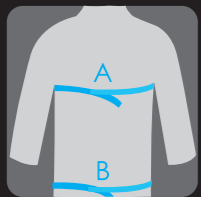

sizing chart

PRESSURE SUITS

With tape level, measure around the fullest part of the chest, just under the arms and around the shoulder blades.

KNEE BRACE

Mesure at the mid kneecap, with the leg completely straight out.

HELMETS

With tape level, measure the widest point of your head, approximately 1 inch above your eyebrows.

GLOVES and WRIST BRACES

Hand measure should be taken around the fullest part of the hand.

SHOES

Use your regular shoe size as a reference. Shoes are in mens sizes.

ELBOW & KNEE PADS

Measure around your arm or leg where top & bottom of pad ends. Length of elbow guards is from center of elbow to wrist. Length of Knee/Shin guards is from center of knee to the top of the shoe.