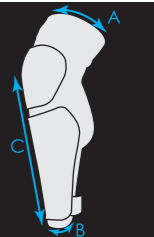

Knee/Shin Guards

4x4 KNEE / SHIN GUARDS	YTH	SM	MD	LG	XL
A Top Opening in inches	15"	15.5"	17"	18.5"	20.5"
B Bottom Opening inches	7"	8"	9"	9.5"	10.5"
C Length in inches**	10"	13"	14.5"	15.5"	16.5"
A Top Opening in CM	38cm	39cm	43cm	47cm	52cm
B Bottom Opening CM	18cm	20cm	23cm	24cm	27cm
C Length in Centimeters**	25cm	33cm	37cm	39cm	42cm

PRO, RACE & COMP KNEE / SHIN GUARDS	SM	MD	LG
A Top Opening in inches	14"	15"	15.5"
B Bottom Opening inches	9.5"	9"	9.5"
A Top Opening in Centimeters	36cm	38cm	39cm
B Bottom Opening Centimeters	24cm	23cm	24cm