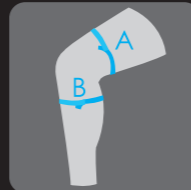

HELMETS

With tape level, measure the widest point of your head, approximately 1 inch above your eyebrows.

GLOVES and WRIST BRACES

Hand measure should be taken around the fullest part of the hand.

SHOES

Use your regular shoe size as a reference. Shoes are in mens sizes.

ELBOW & KNEE PADS

Measure around your arm or leg where top & bottom of pad ends. Length of elbow guards is from center of elbow to wrist. Length of Knee/Shin guards is from center of knee to the top of the shoe.