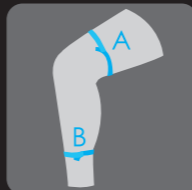

HELMETS

With tape level, measure the widest point of your head, approximately 1 inch above your eyebrows.

GLOVES and WRIST BRACES

Hand measure should be taken around the fullest part of the hand.

SHOES

Use your regular shoe size as a reference. Shoes are in mens sizes.

ELBOW & KNEE PADS

Measure around your arm or leg where top & bottom of pad ends. Length of elbow guards is from center of elbow to wrist. Length of Knee/Shin guards is from center of knee to the top of the shoe.