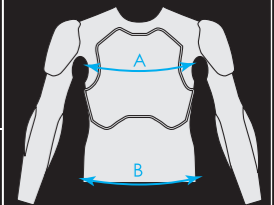

Pressure Suits

EVO, VAPOR, COMP, ASSAULT, SUB GEAR	SM	MD	LG	XL	XXL
A Chest inches	32-33"	34-35"	36-38"	40-42"	44-46"
B Waist inches	26-28"	28-30"	31-33"	34-36"	38-40"
A Chest in CM	81-84cm	86-89cm	91-97cm	101-107cm	112-117cm
B Waist in CM	66-71cm	71-76cm	79-84cm	86-92cm	96-102cm

CORE SAVER	YTH	SM/MD	LG/XL	XXL
A Chest inches	30-35"	36-43"	44-46"	48-50"
B Waist inches	24-30"	31-37"	38-40"	42-44"
A Chest in CM	76-79cm	91-97cm	112-117cm	123-127cm
B Waist in CM	61-66cm	79-84cm	96-102cm	106-115cm